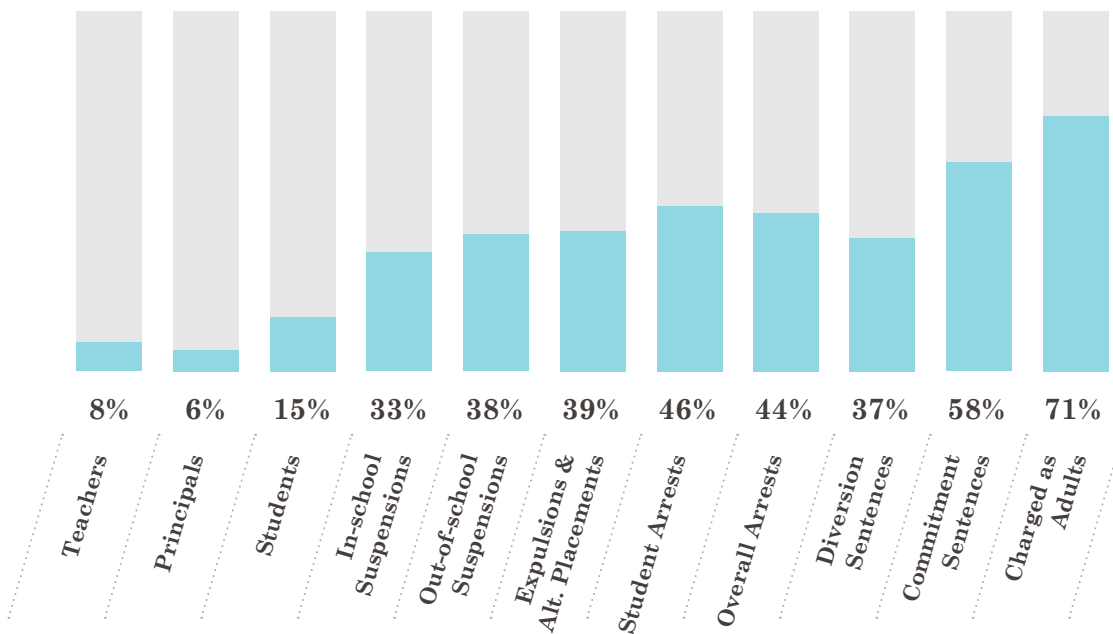

2018-19

Captured by the Criminal Justice System

Out of the 1,328 total youth arrests in Seminole County:

7
younger than 11.

173
eligible for pre-arrest diversion.

36
committed to residential programs.

17
charged in adult court.

Racial Disparities Persist

Statewide, Black students continued to be disproportionately subjected to exclusionary discipline, arrest and harsh punishment, like being charged as adults. This is despite a nearly 20% increase in the rate of white students arrested. Meanwhile, Black representation in teaching and school leadership continues to remain low.