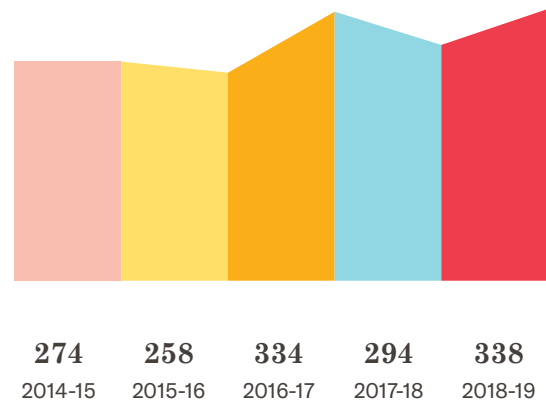

The number of police officers in Seminole County Schools *increased* from **39 officers** in the 2014-15 school year to **110 officers** in the 2018-19 school year.

338

Student Arrests

Seminole County

School-to-Prison Pipeline