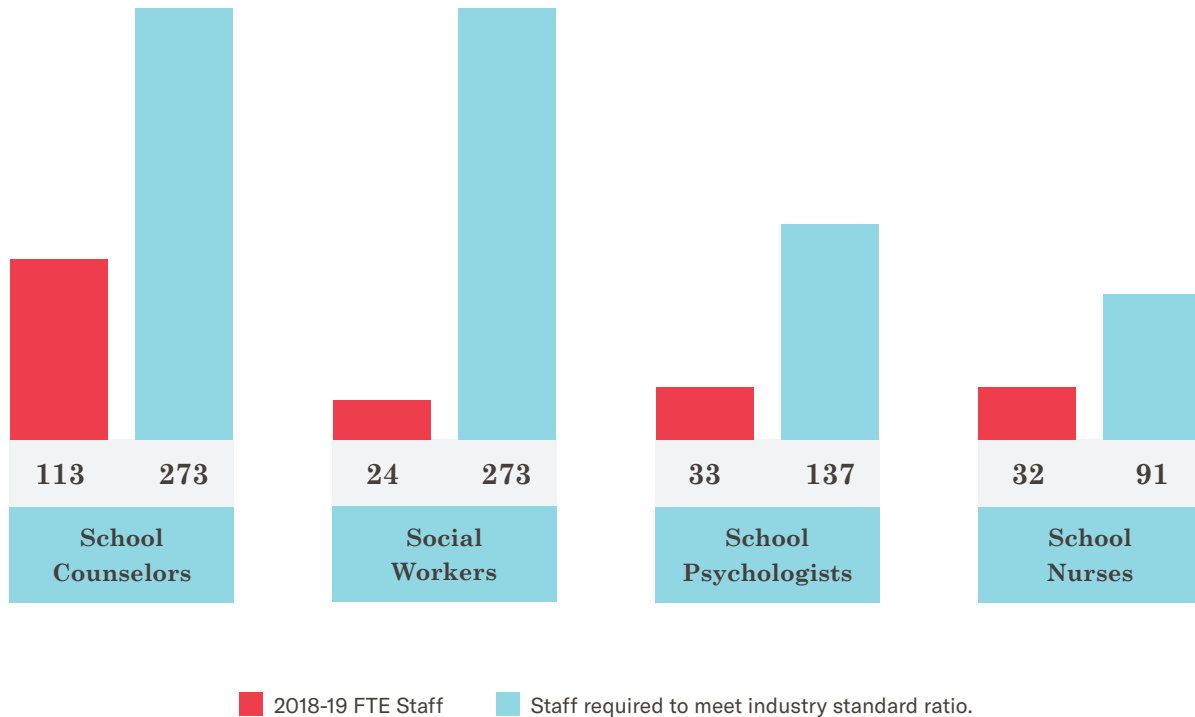

Seminole County

School-to-Prison Pipeline

2018-19

Schools are Under-resourced

Police Fill the Gaps

110

**Police Officers
in school**

When there are *not enough professionals* trained to serve students' needs and there are officers without clear responsibilities, students who need help end up facing criminal sanctions.