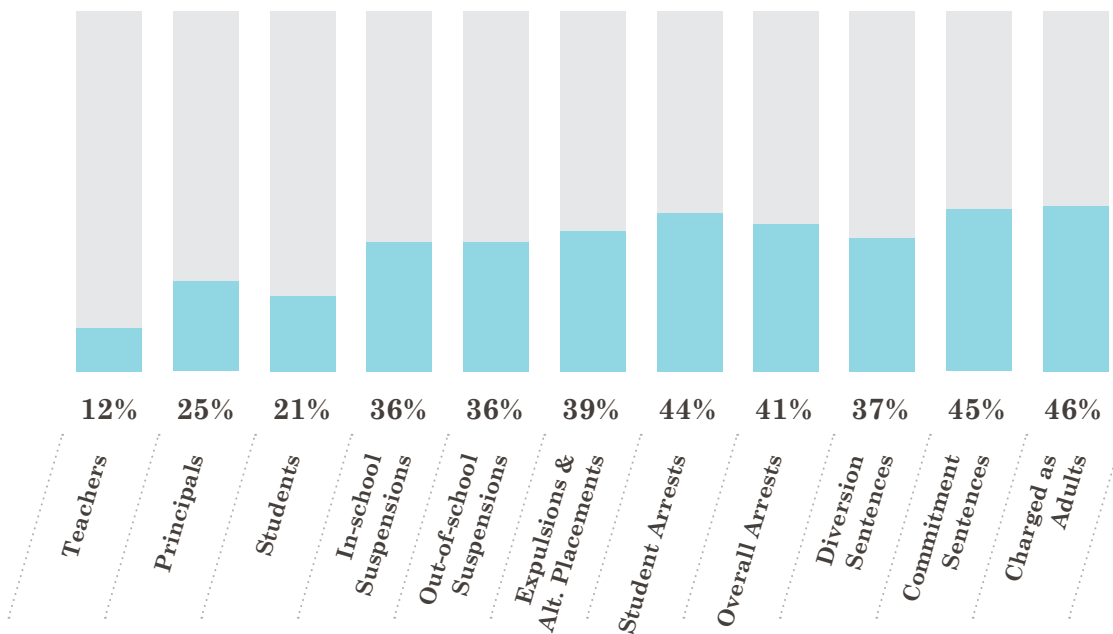

The number of police officers in Polk County Schools *increased from 44 officers* in the 2014-15 school year **to 188 officers** in the 2018-19 school year.

400

Student Arrests

Polk County

School-to-Prison Pipeline

2018-19

Captured by the Criminal Justice System

Out of the **3,304** total youth arrests in Polk County:

30
younger than 11.

276
eligible for pre-arrest diversion.

152
committed to residential programs.

59
charged in adult court.

Racial Disparities Persist

Statewide, Black students continued to be disproportionately subjected to exclusionary discipline, arrest and harsh punishment, like being charged as adults. This is despite a nearly 20% increase in the rate of white students arrested. Meanwhile, Black representation in teaching and school leadership continues to remain low.