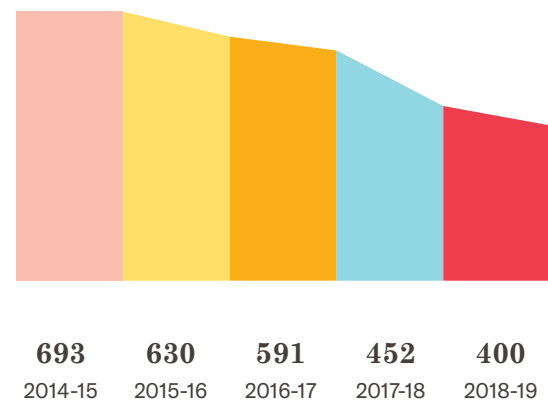

The number of police officers in Polk County Schools *increased from 44 officers* in the 2014-15 school year **to 188 officers** in the 2018-19 school year.

400

Student Arrests

Polk County

School-to-Prison Pipeline