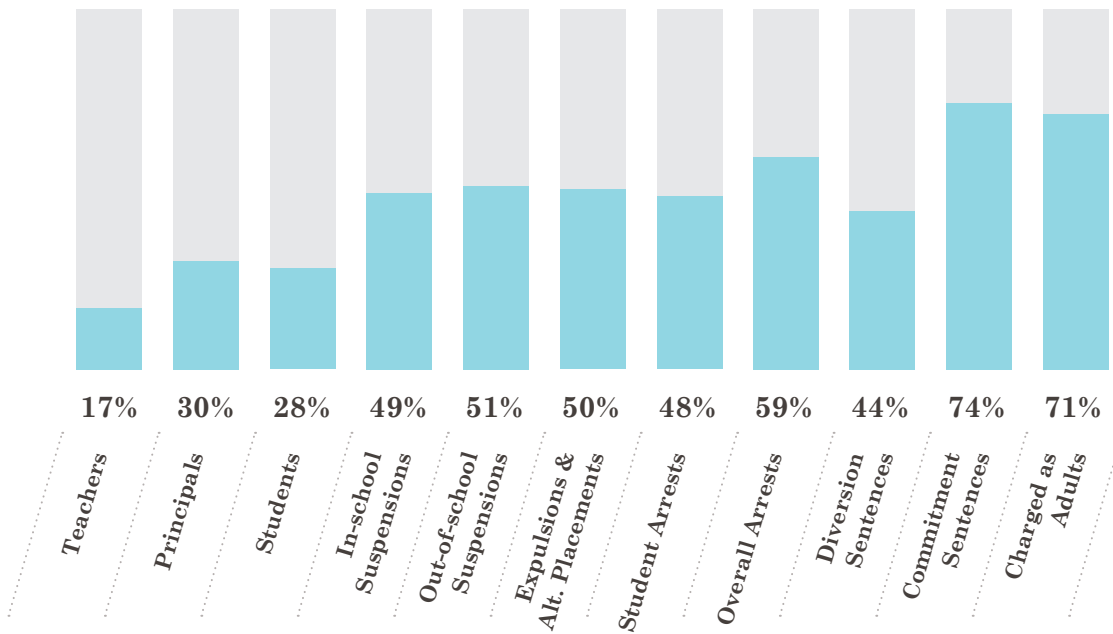

10
younger than 11.

238
eligible for pre-arrest diversion.

151
committed to residential programs.

77
charged in adult court.

Racial Disparities Persist

Statewide, Black students continued to be disproportionately subjected to exclusionary discipline, arrest and harsh punishment, like being charged as adults. This is despite a nearly 20% increase in the rate of white students arrested. Meanwhile, Black representation in teaching and school leadership continues to remain low.