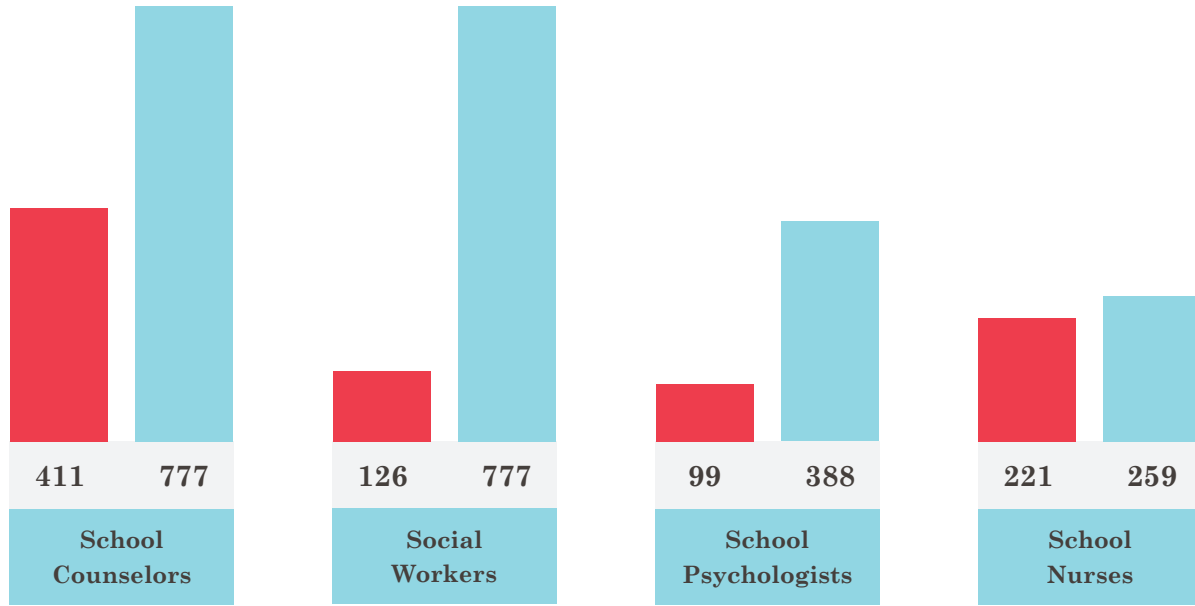

Palm Beach County

School-to-Prison Pipeline

2018-19

Schools are Under-resourced

■ 2018-19 FTE Staff ■ Staff required to meet industry standard ratio.

Police Fill the Gaps

213

**Police Officers
in school**

When there are *not enough professionals* trained to serve students' needs and there are officers without clear responsibilities, students who need help end up facing criminal sanctions.

The number of police officers in Palm Beach County Schools *increased from 124 officers* in the 2014-15 school year **to 213 officers** in the 2018-19 school year.