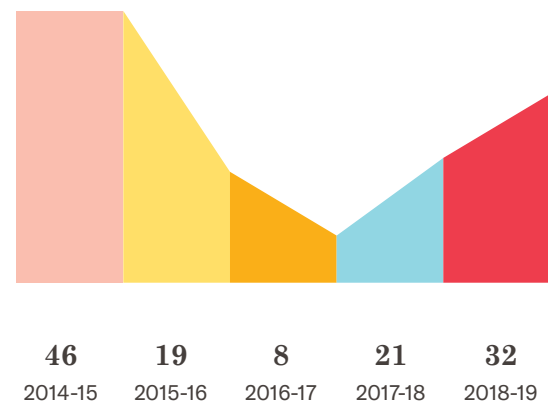

Desoto County *School-to-Prison Pipeline*

2018-19

Schools are Under-resourced

Police Fill the Gaps

8

Police Officers in school

When there are *not enough professionals* trained to serve students' needs and there are officers without clear responsibilities, students who need help end up facing criminal sanctions.

The number of police officers in Desoto County Schools *increased from 2 officers* in the 2014-15 school year **to 8 officers** in the 2018-19 school year.

32

Student Arrests

Desoto County

School-to-Prison Pipeline