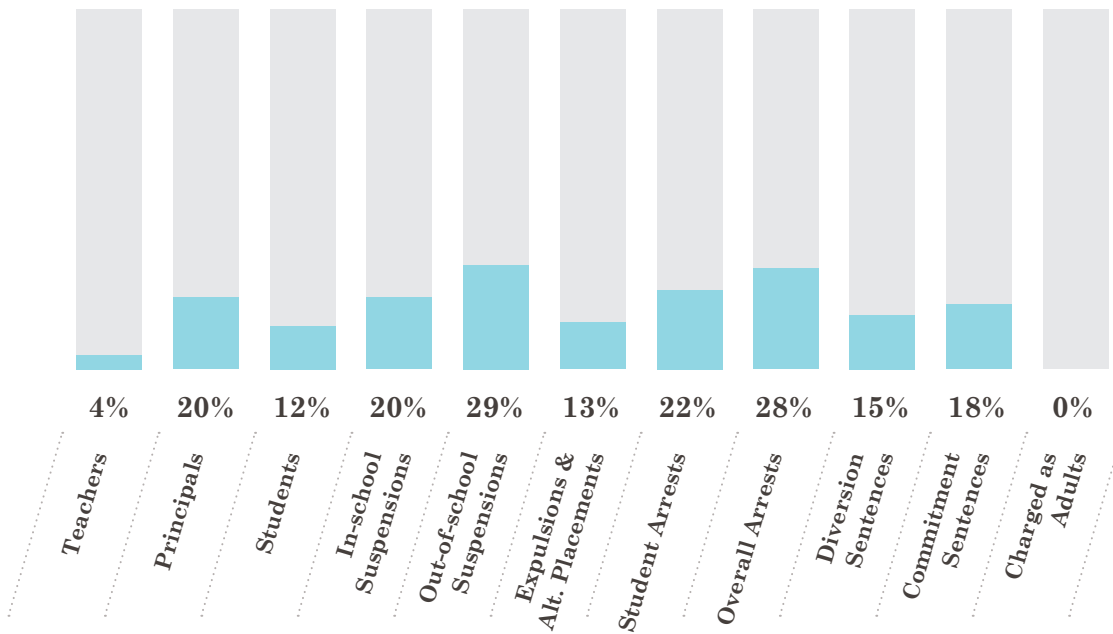

The number of police officers in Desoto County Schools *increased from 2 officers* in the 2014-15 school year **to 8 officers** in the 2018-19 school year.

32

Student Arrests

Desoto County

School-to-Prison Pipeline

2018-19

Captured by the Criminal Justice System

Out of the 152 total youth arrests in Desoto County:

1
younger than 11.

33
eligible for pre-arrest diversion.

11
committed to residential programs.

6
charged in adult court.

Racial Disparities Persist

Statewide, Black students continued to be disproportionately subjected to exclusionary discipline, arrest and harsh punishment, like being charged as adults. This is despite a nearly 20% increase in the rate of white students arrested. Meanwhile, Black representation in teaching and school leadership continues to remain low.